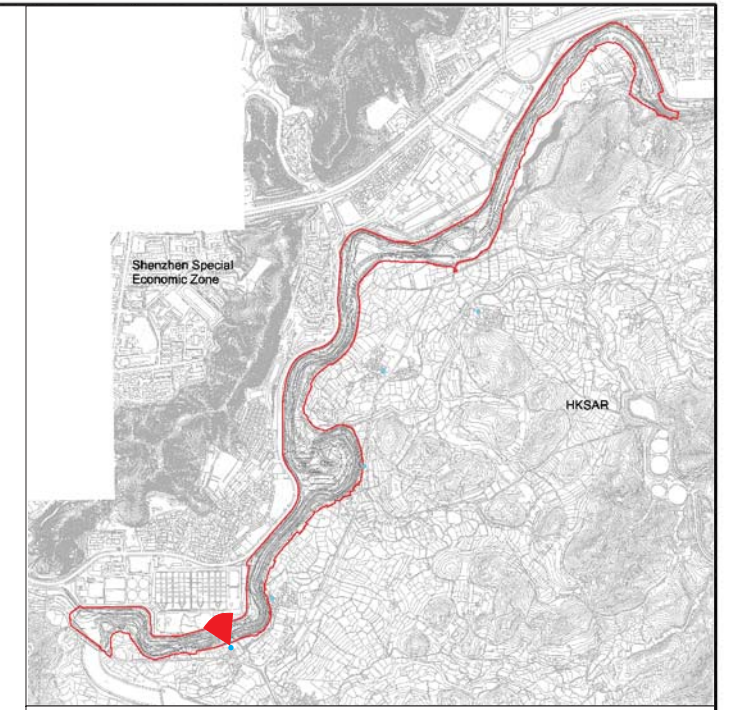

Existing view from Ta Kwu Ling Village Towards the Project Site

KEY PLAN

View displaying the 3D Model of the Project without Mitigation

View displaying the 3D Model of the Project with Mitigation at Day 1 Operation

KEY PLAN

View displaying the 3D Model of the Project with Mitigation at Year 10 Operation.