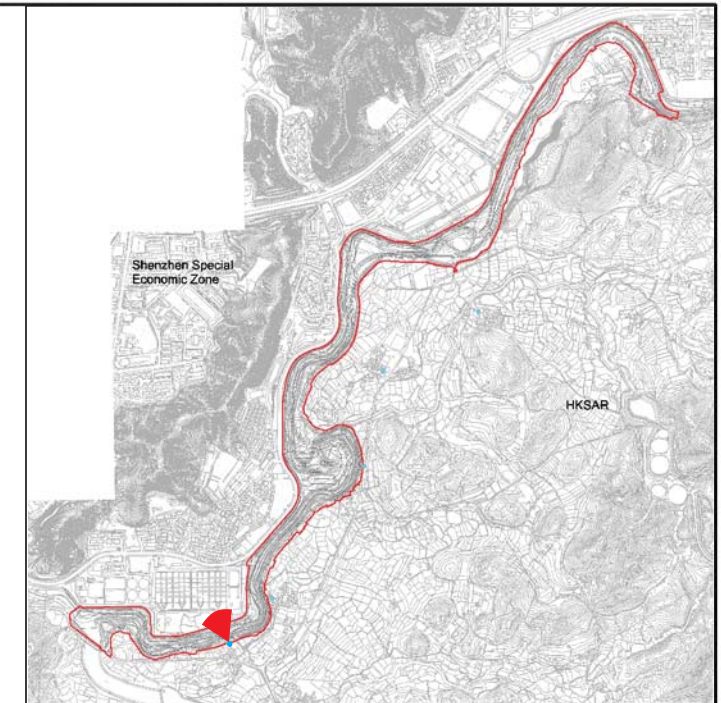

Existing view from Ta Kwu Ling Village Towards the Project Site

KEY PLAN

View displaying the 3D Model of the Project without Mitigation

View displaying the 3D Model of the Project with Mitigation at Day 1 Operation

KEY PLAN

View displaying the 3D Model of the Project with Mitigation at Year 10 Operation.